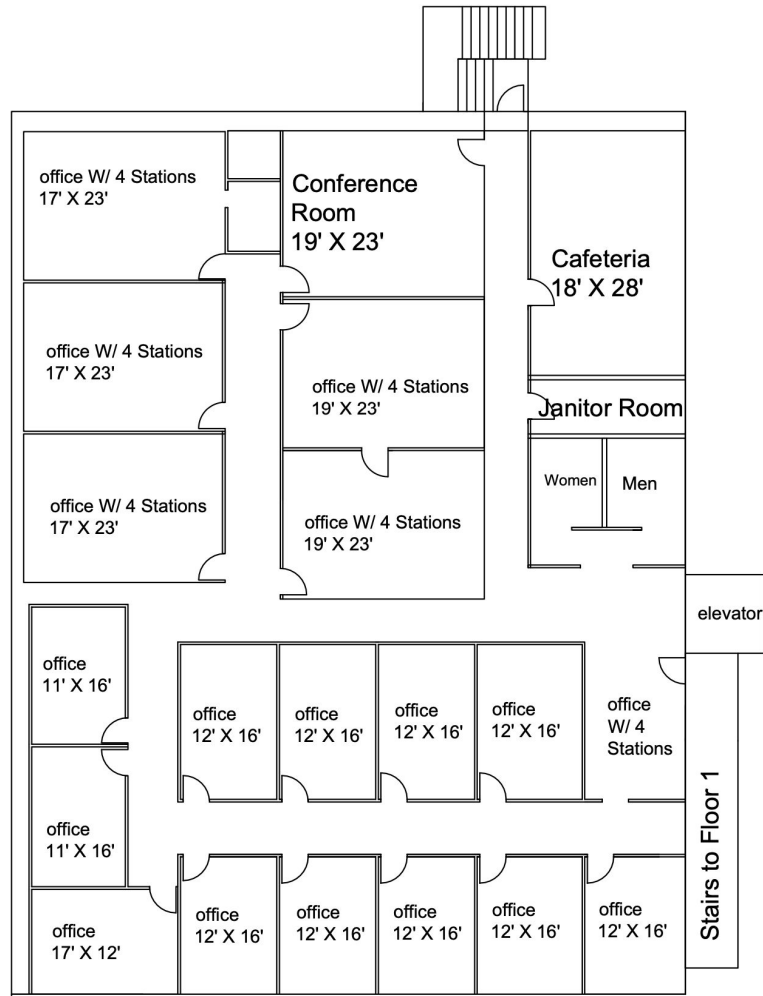

Chicago Studio City

Second Floor Offices (Stage 3)

18 Office Suites	Bullpens	Conference Rooms	Cafeteria	Adjacent to Stage 3
------------------	----------	------------------	-----------	---------------------