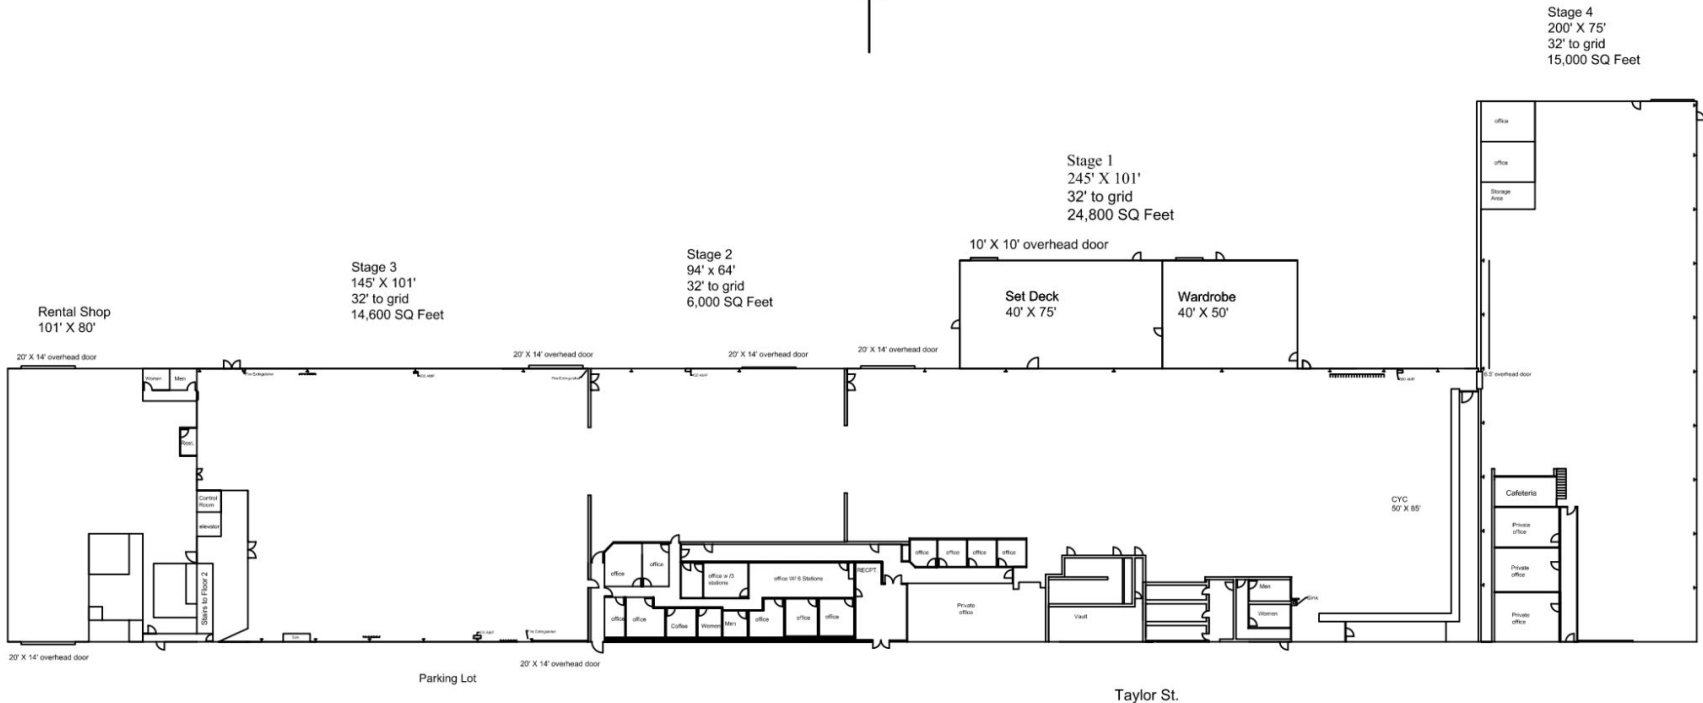

## Stages 1-4

Total stage space:  
60400

Stage height:  
26' - 40' to the grid

Stage power:  
1600 amps