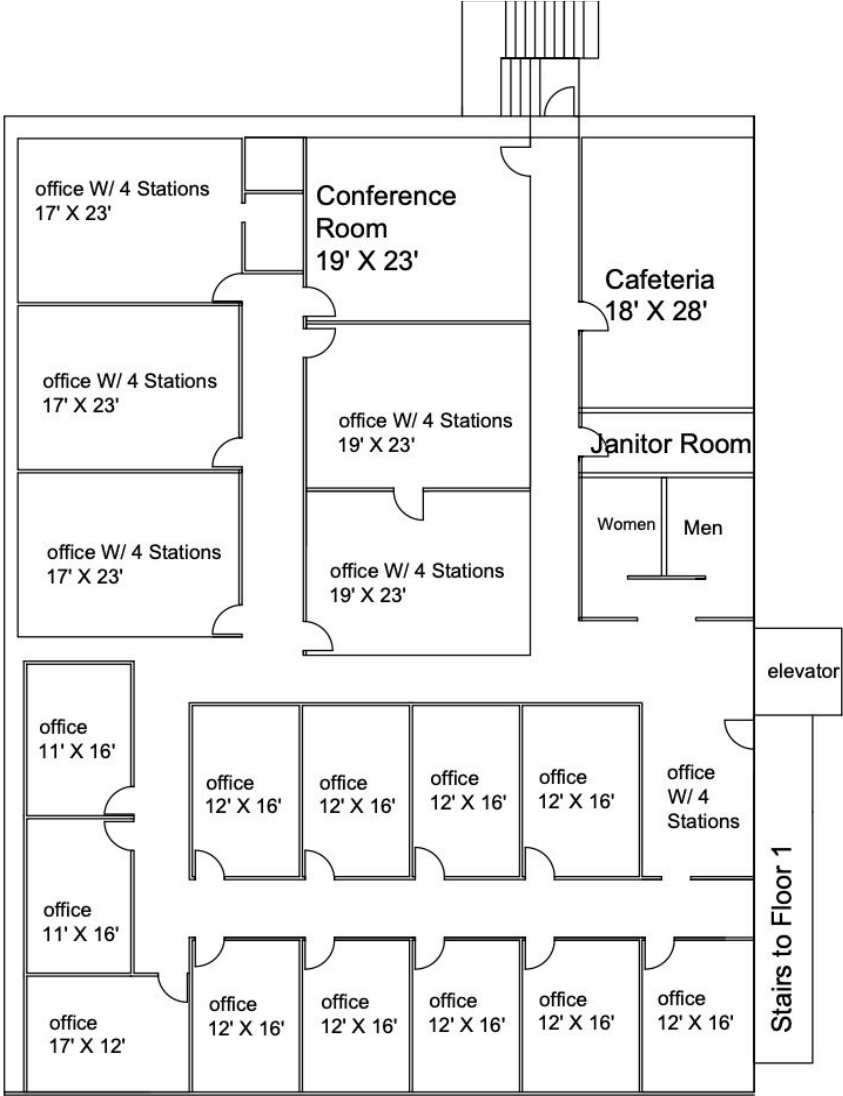

Chicago Studio City

Second floor offices

18 office suites	Bullpens	Conference rooms	Cafeteria	Adjacent to stage 3
------------------	----------	------------------	-----------	---------------------