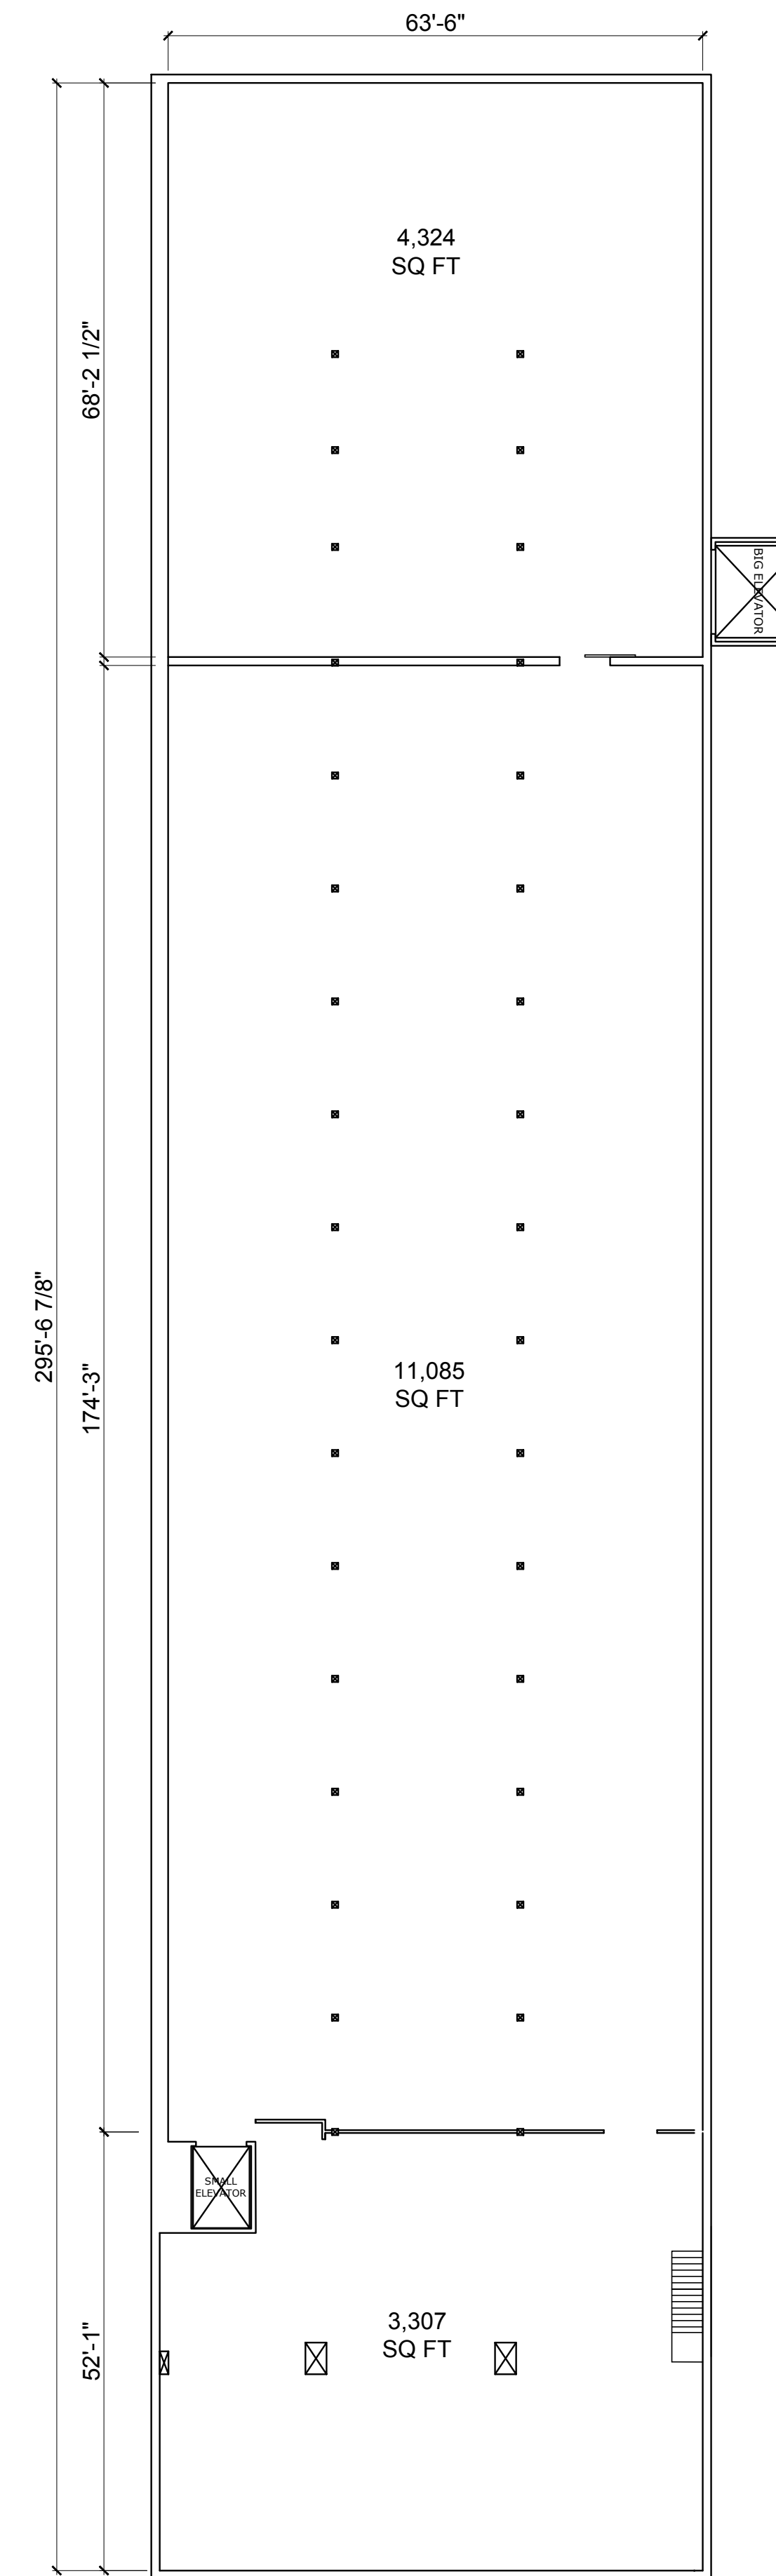

2 SECOND FLOOR PLAN
SCALE: 1/16" = 1'-0"

6-26-22

NORTH

3 THIRD FLOOR PLAN
SCALE: 1/16" = 1'-0"

6-26-22

NORTH