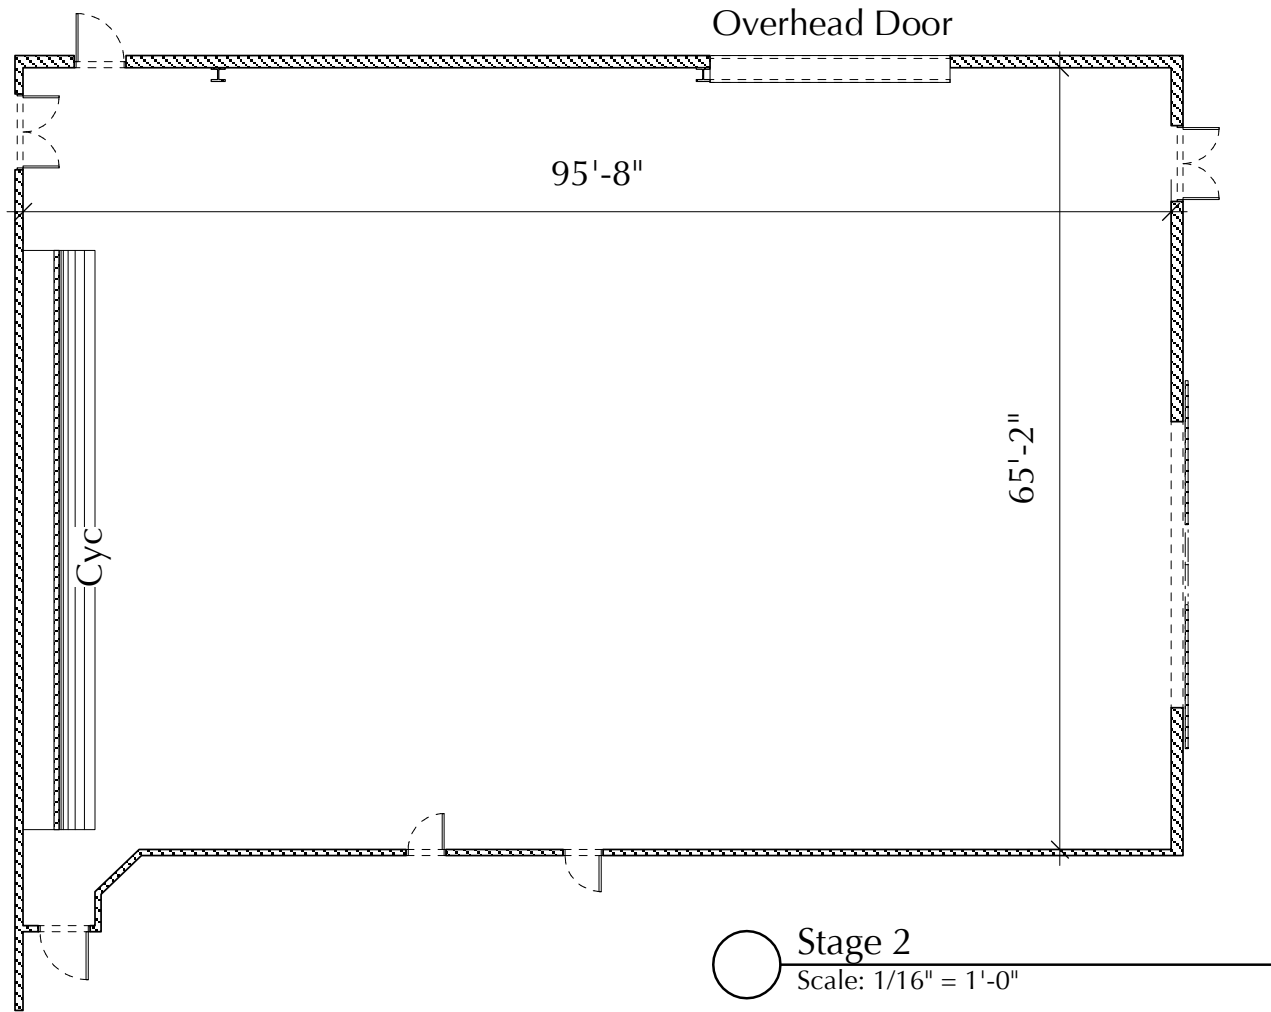

**KEY PLAN**

**Chicago Studio City**  
 5660 W. Taylor Street  
 Chicago, IL

KEY PLAN

**Chicago Studio City**  
 5660 W. Taylor Street  
 Chicago, IL

○ Stage 3  
 Scale: 3/64"=1'-0"

**KEY PLAN**

**Chicago Studio City**  
 5660 W. Taylor Street  
 Chicago, IL