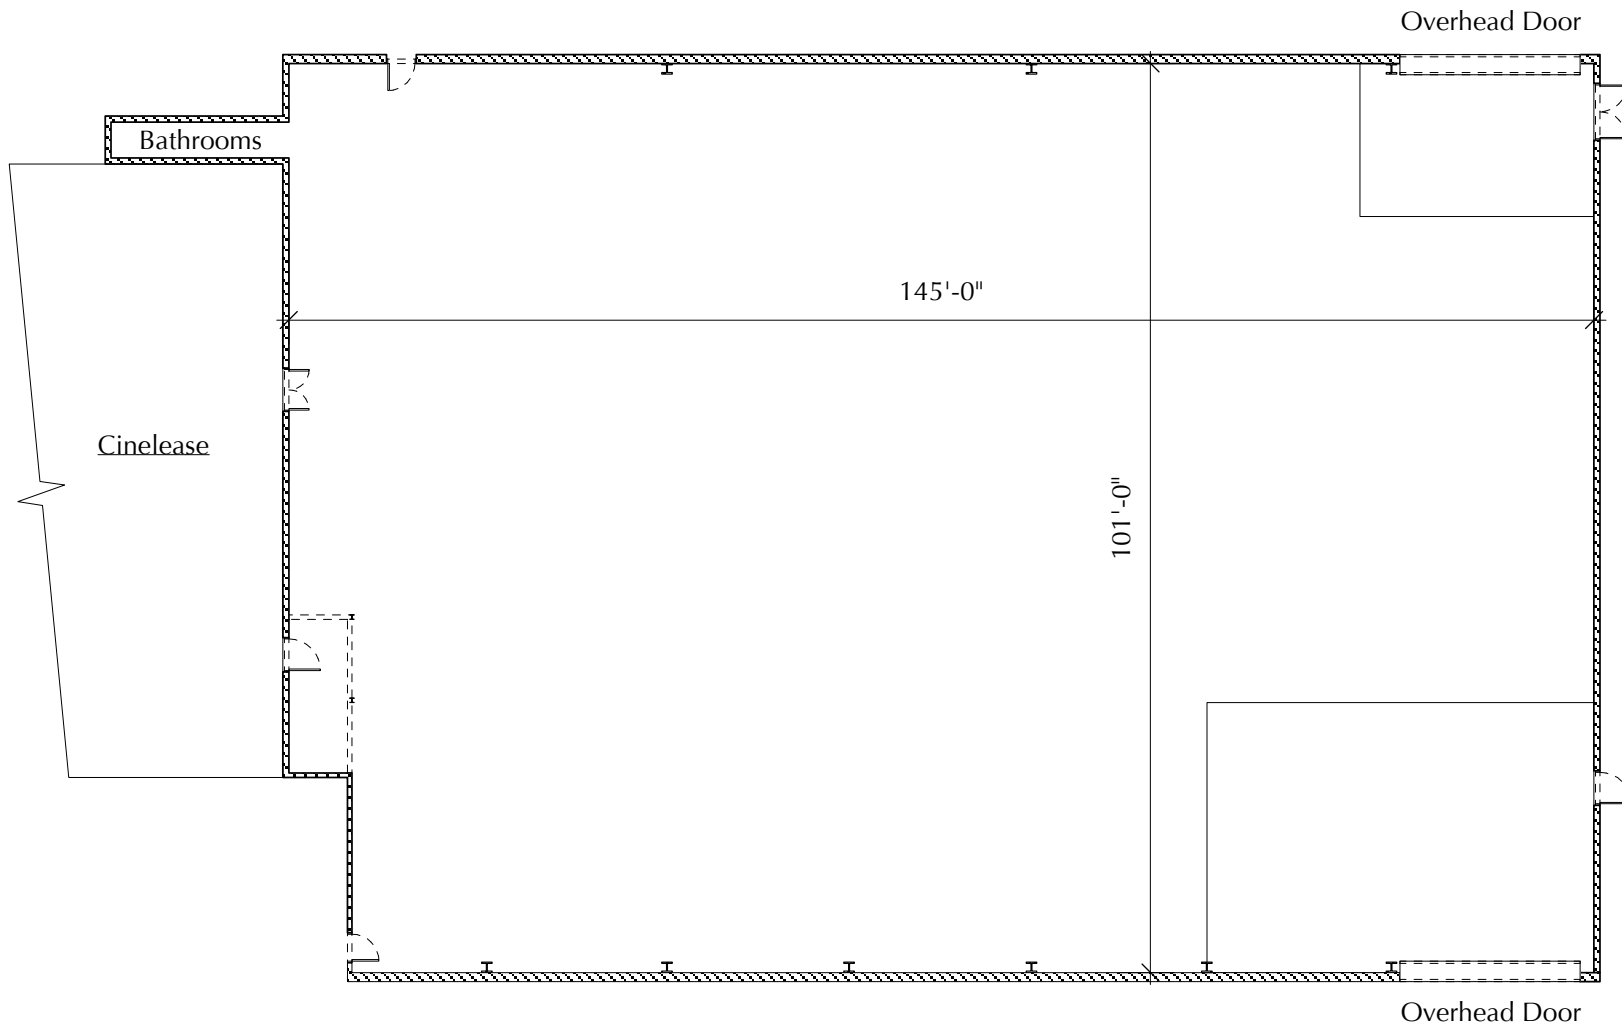

**KEY PLAN**

**Chicago Studio City**  
 5660 W. Taylor Street  
 Chicago, IL

KEY PLAN

**Chicago Studio City**  
 5660 W. Taylor Street  
 Chicago, IL

○ Stage 3  
 Scale: 3/64"=1'-0"

**KEY PLAN**

**Chicago Studio City**  
 5660 W. Taylor Street  
 Chicago, IL